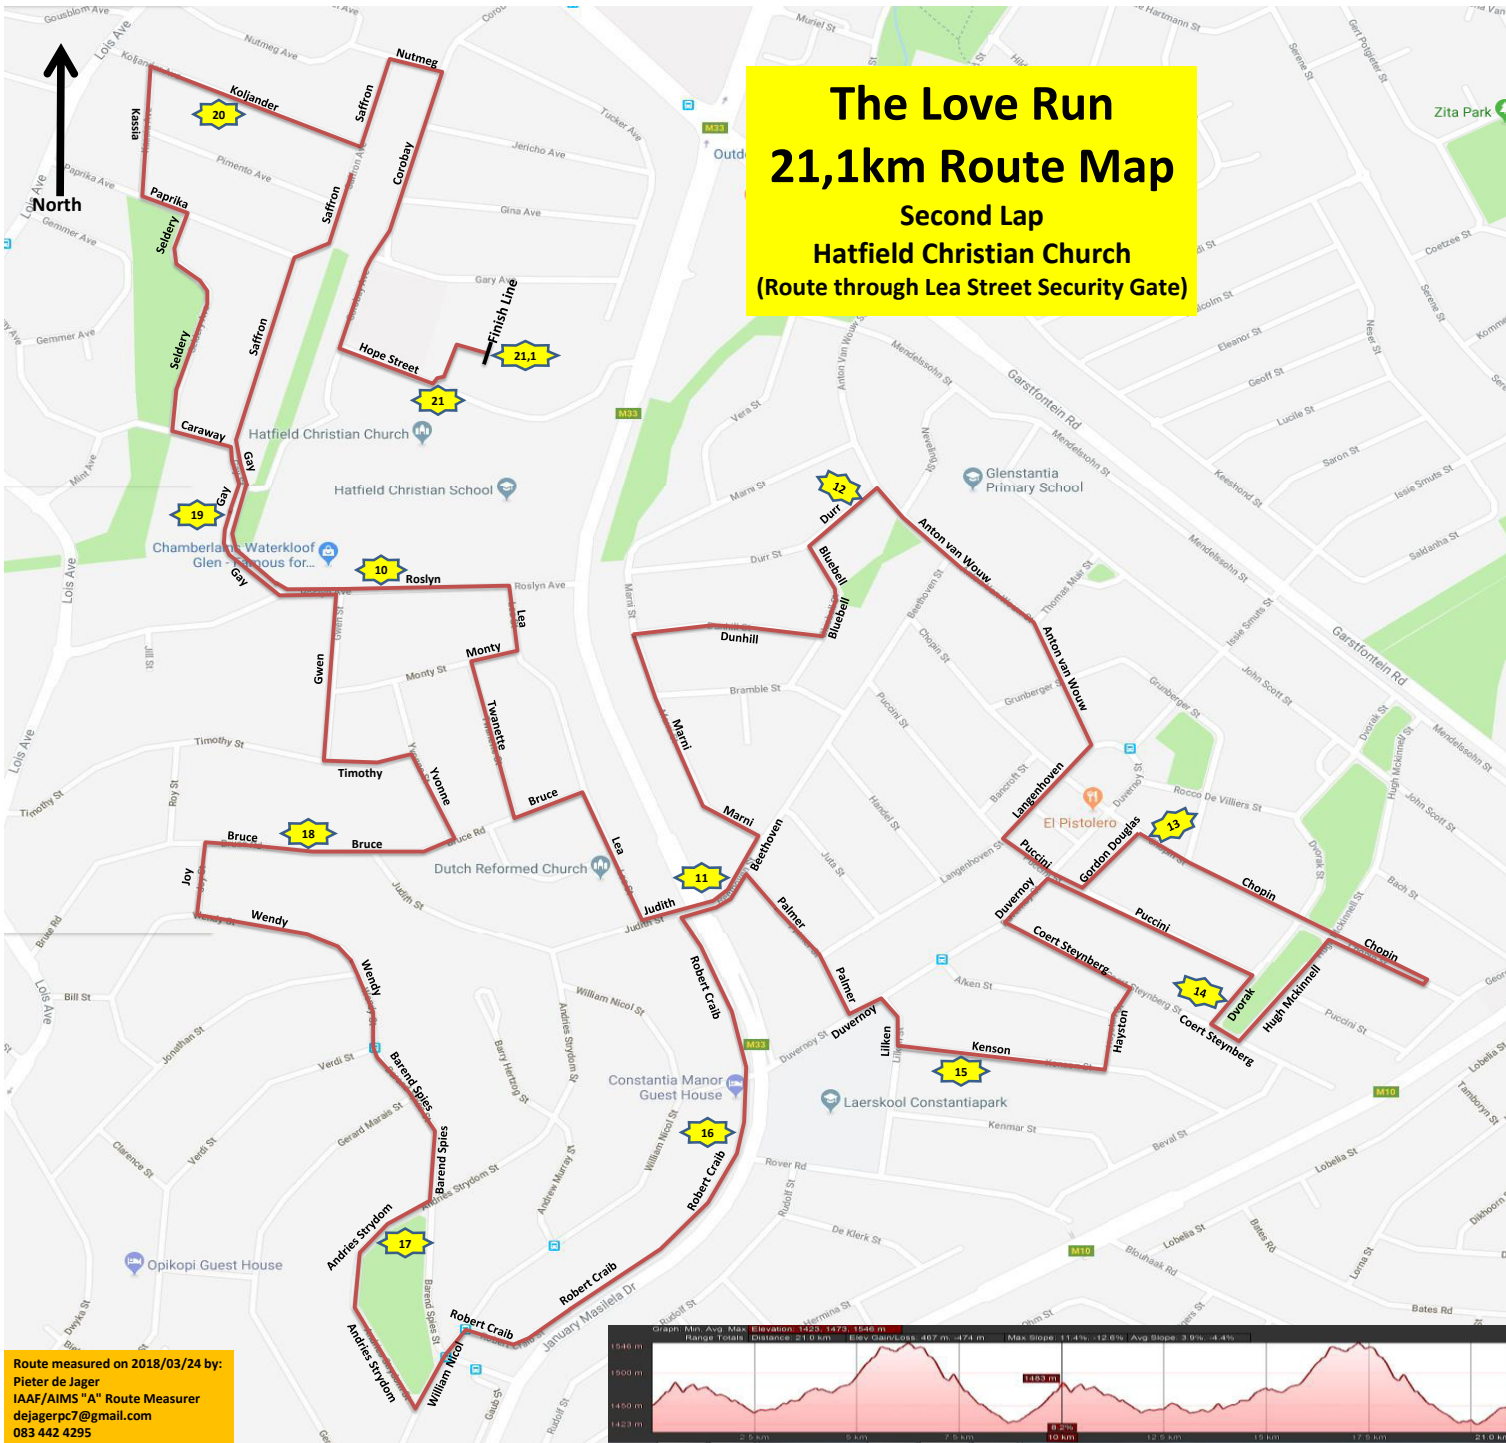

The Love Run

21,1km Route Map

Second Lap

Hatfield Christian Church

(Route through Lea Street Security Gate)

Route measured on 2018/03/24 by:
Pieter de Jager
IAAF/AIMS "A" Route Measurer
dejagerpc7@gmail.com
083 442 4295