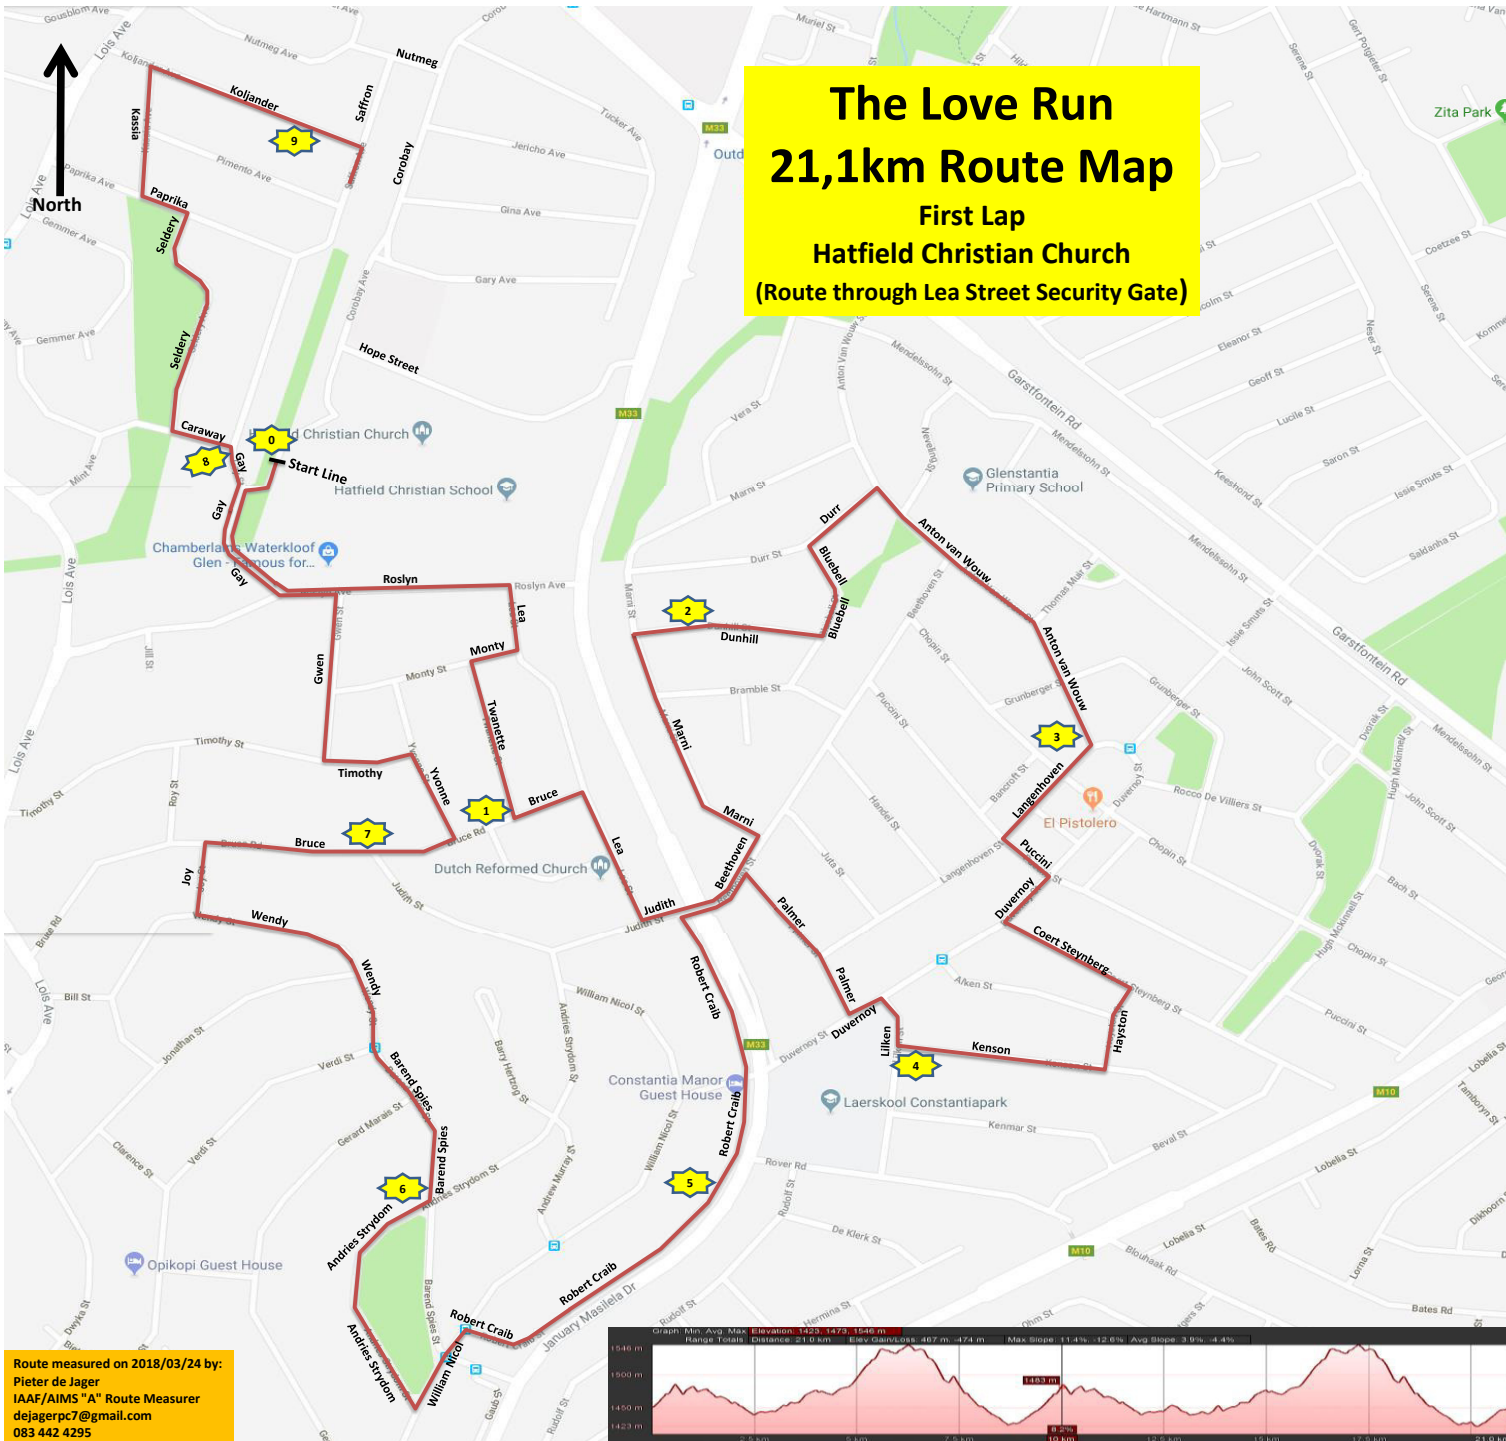

The Love Run

21,1km Route Map

First Lap

Hatfield Christian Church

(Route through Lea Street Security Gate)

Route measured on 2018/03/24 by:
Pieter de Jager
IAAF/AIMS "A" Route Measurer
dejagerpc7@gmail.com
083 442 4295