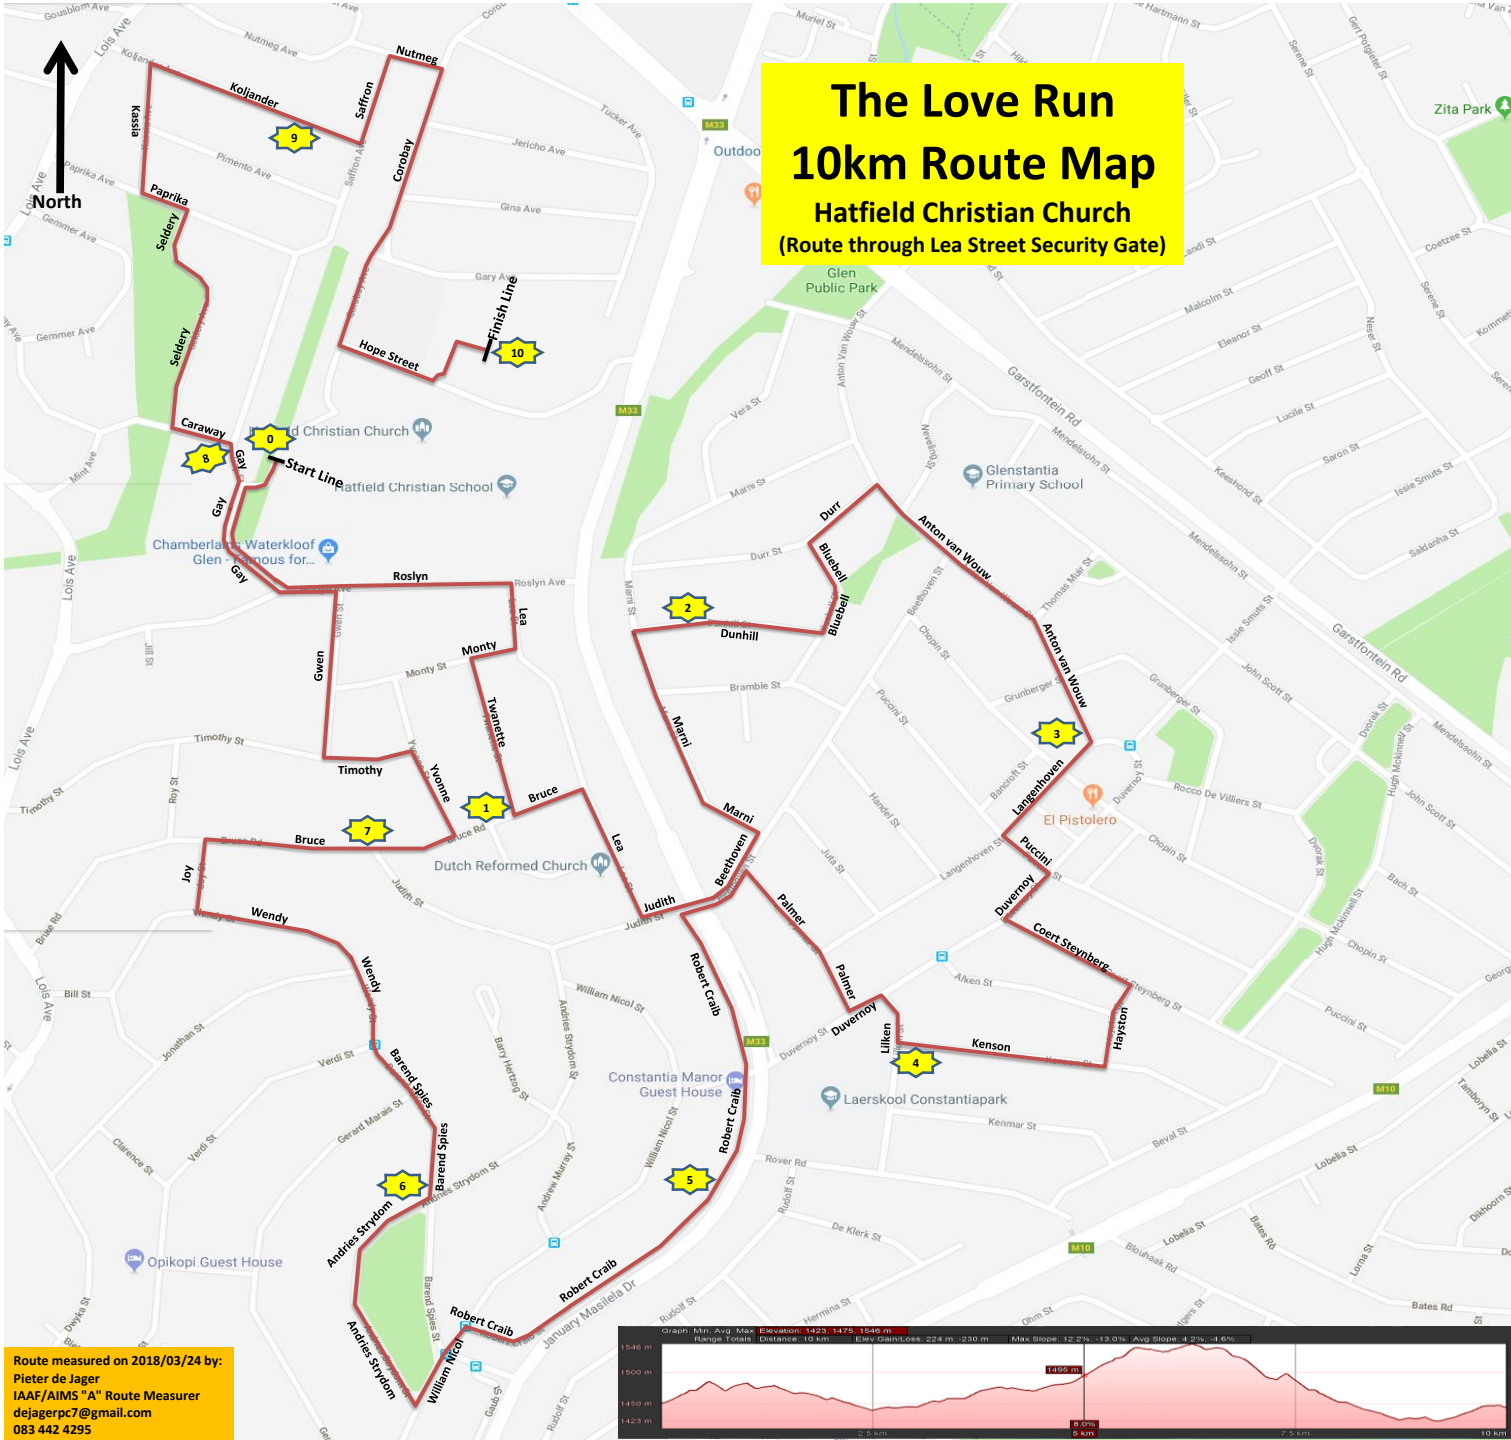

The Love Run 10km Route Map Hatfield Christian Church (Route through Lea Street Security Gate)

Route measured on 2018/03/24 by:
Pieter de Jager
IAAF/AIMS "A" Route Measurer
dejagerpc7@gmail.com
083 442 4295